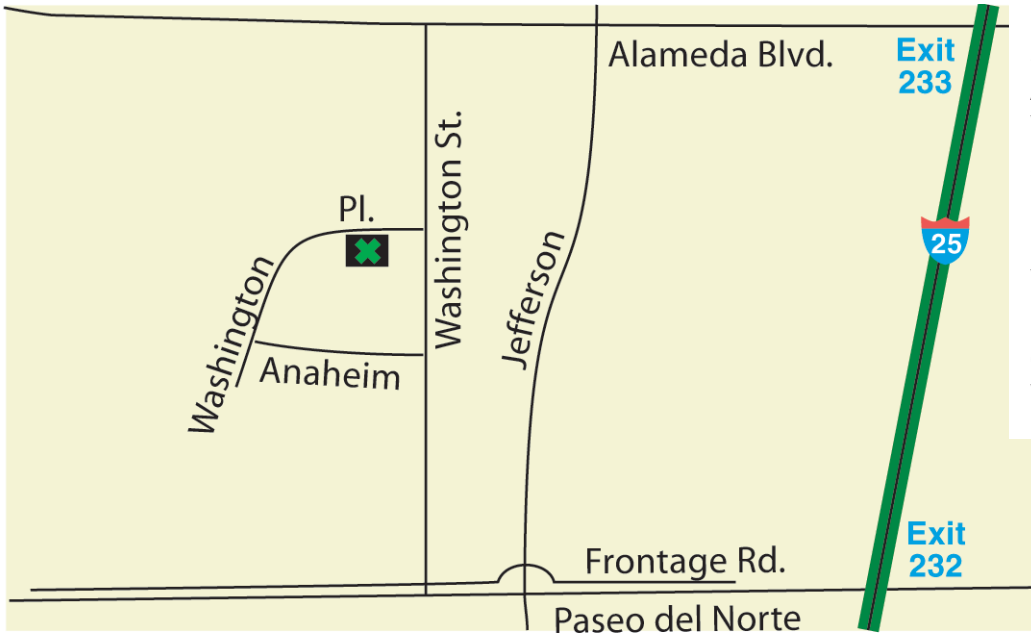

### Driving directions to Magnum:

From I-25, take exit 233 and go west on Alameda to Washington St. Turn south on Washington St. to Washington Pl. Go west on Washington Pl. Magnum is located on the south side of Washington Pl.

### Driving directions to Magnum, El Paso:

Take I-10 east to George Dieter/Zaragosa exit. Go north on George Dieter, 2 traffic lights to Zaragosa. Bear right on Zaragosa. Go to the 1st traffic light (Rojas) and turn right. Go 1/2 block and turn left into Magnum's parking lot. Magnum is located approximately on the North East corner of Zaragosa and Rojas.