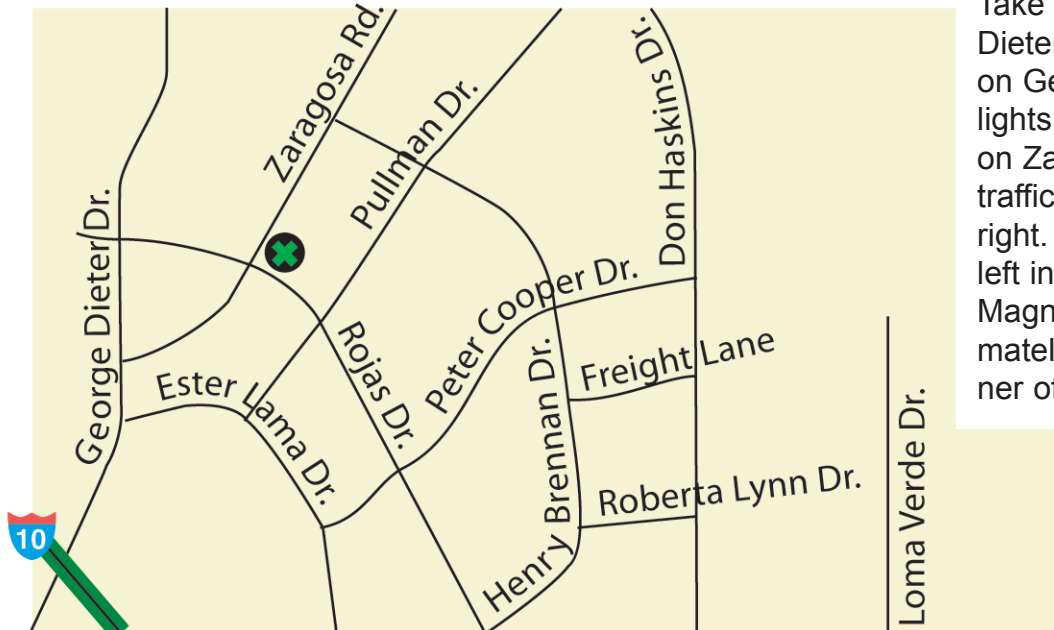

### Driving directions to Magnum:

From I-25, take exit 233 and go west on Alameda to Washington St. Turn south on Washington St. to Washington Pl. Go west on Washington Pl. Magnum is located on the south side of Washington Pl.

### Driving directions to Magnum, El Paso:

Take I-10 east to George Dieter/Zaragosa exit. Go north on George Dieter, 2 traffic lights to Zaragosa. Bear right on Zaragosa. Go to the 1st traffic light (Rojas) and turn right. Go 1/2 block and turn left into Magnum's parking lot. Magnum is located approximately on the North East corner of Zaragosa and Rojas.